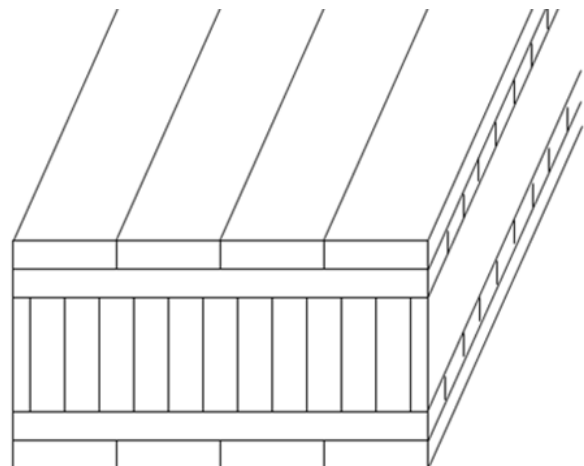

BAMBOO PANELS

horizontal series

single ply

available in:
5mm

2 ply

available in :
10mm

3 ply "H" shape

available in:
12mm
12.7mm
16mm
19mm
25mm
30mm

5 ply "H" shape

available in:
40mm
45mm

BAMBOO PANELS

horizontal series

multiply cross

available in:

25mm

30mm

40mm

45mm

multiply longitudinal

available in:

30mm

40mm

45mm

50mm